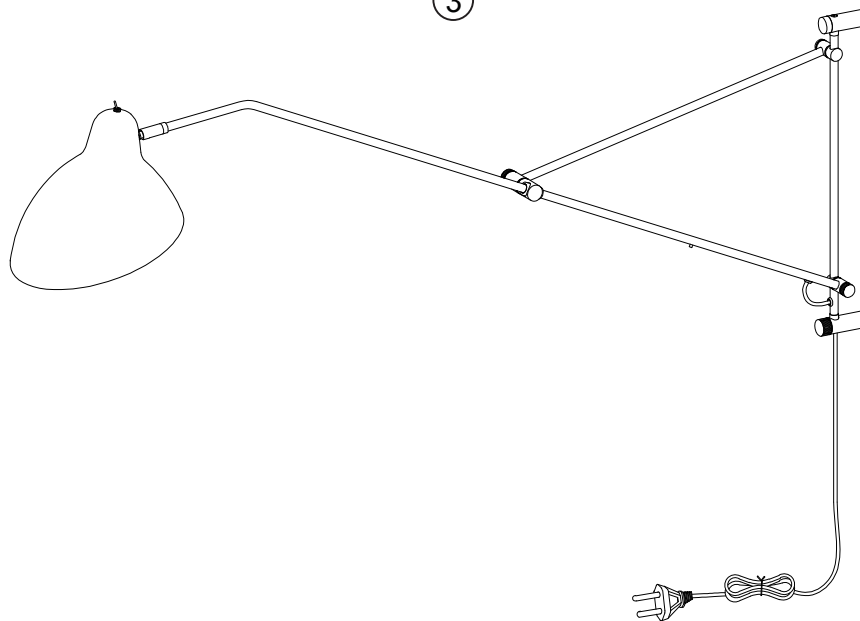

DEMAND

Designed By Henrik Pedersen

E27 Max. 25W

This luminaire is compatible with bulbs of the energy classes A++ to E

①

②

NO	A	B	C	D	E	F	G	H
TYPE								
QTY	2pcs	2pcs	1pc	1pc	1pc	1pc	1pc	1pc

BoConcept®

DEMAND

Designed By Henrik Pedersen

E27 Max. 25 W

This luminaire is compatible with bulbs of the energy classes A++ to E

3

4

Important

If the external flexible cable of this luminaire is damaged, it shall be exclusively replaced by the manufacturer or his service agent or a similar qualified person in order to avoid a hazard.