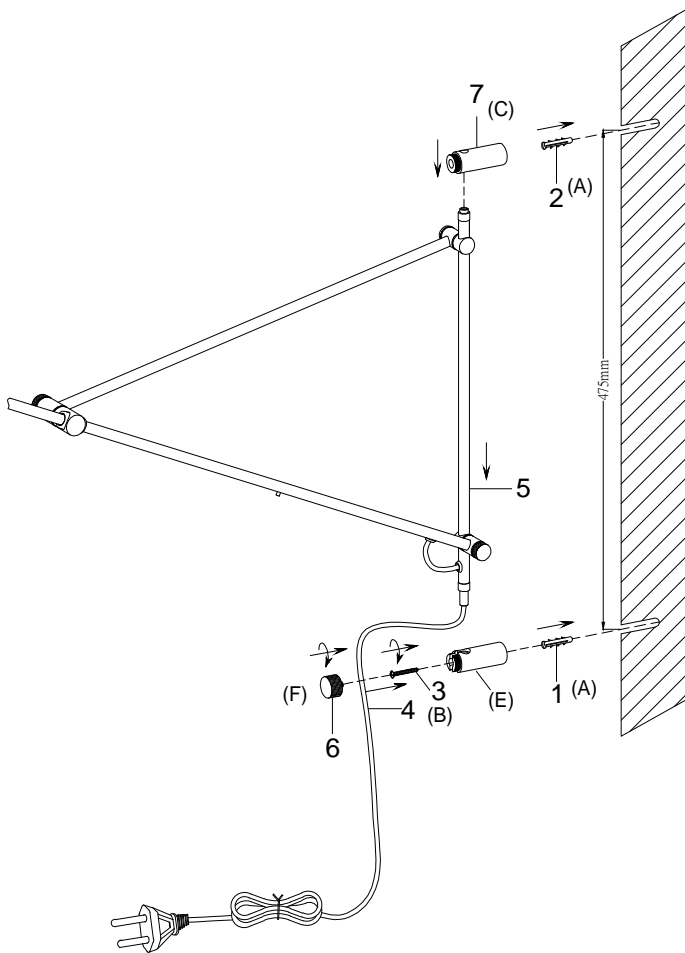

DEMAND

Designed By Henrik Pedersen

E27 Max. 25W

This luminaire is compatible with bulbs of the energy classes A++ to E

①

②

NO	A	B	C	D	E	F	G	H
TYPE								
QTY	2pcs	2pcs	1pc	1pc	1pc	1pc	1pc	1pc

BoConcept®

DEMAND

Designed By Henrik Pedersen

E27 Max. 25 W

This luminaire is compatible with bulbs of the energy classes A++ to E

3

4

Important

If the external flexible cable of this luminaire is damaged, it shall be exclusively replaced by the manufacturer or his service agent or a similar qualified person in order to avoid a hazard.