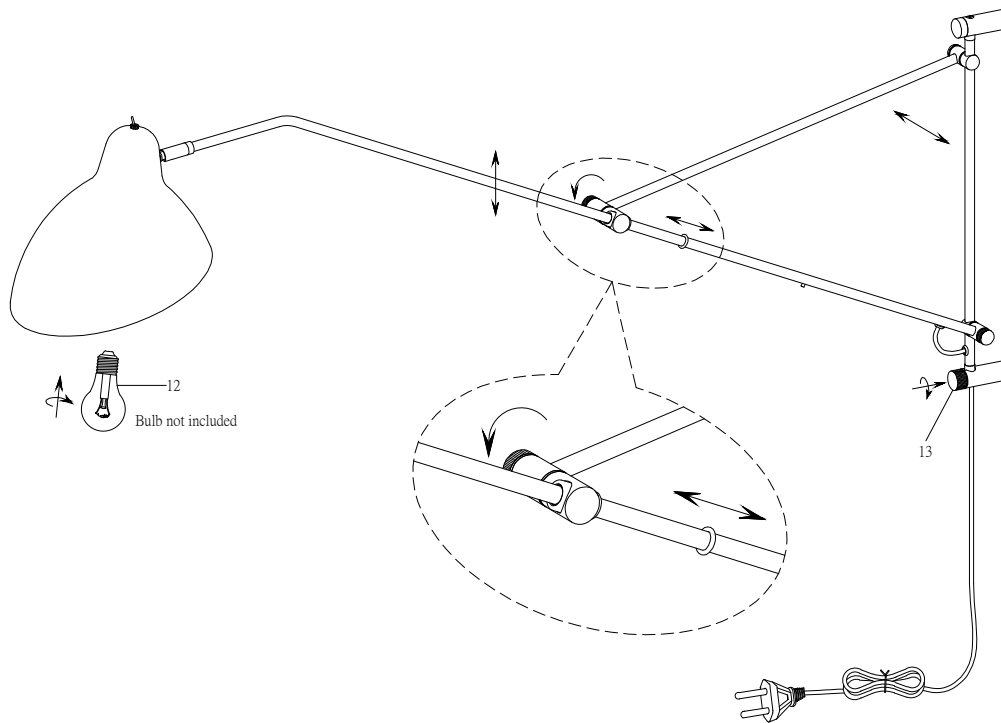

DEMAND

Designed By Henrik Pedersen

E27 Max. 25W

This luminaire is compatible with bulbs of the energy classes A++ to E

①

②

NO	A	B	C	D	E	F	G	H
TYPE								
QTY	2pcs	2pcs	1pc	1pc	1pc	1pc	1pc	1pc

BoConcept®

DEMAND

Designed By Henrik Pedersen

E27 Max. 25 W

This luminaire is compatible with bulbs of the energy classes A++ to E

3

4

Important

If the external flexible cable of this luminaire is damaged, it shall be exclusively replaced by the manufacturer or his service agent or a similar qualified person in order to avoid a hazard.