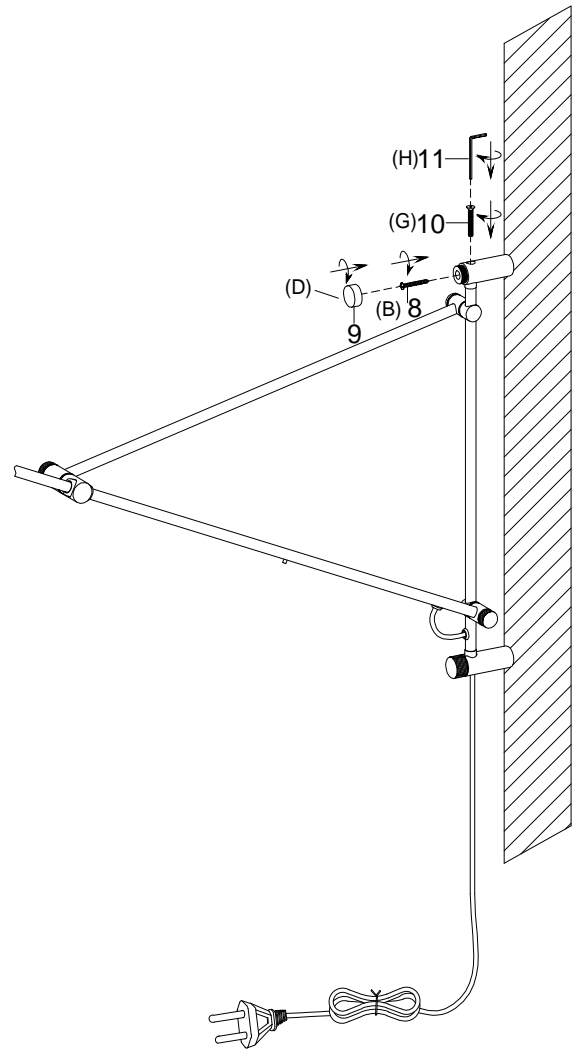

DEMAND

Designed By Henrik Pedersen

E27 Max. 25W

This luminaire is compatible with bulbs of the energy classes A++ to E

①

②

NO	A	B	C	D	E	F	G	H
TYPE								
QTY	2pcs	2pcs	1pc	1pc	1pc	1pc	1pc	1pc

BoConcept®

DEMAND

Designed By Henrik Pedersen

E27 Max. 25 W

This luminaire is compatible with bulbs of the energy classes A++ to E

3

4

Important

If the external flexible cable of this luminaire is damaged, it shall be exclusively replaced by the manufacturer or his service agent or a similar qualified person in order to avoid a hazard.